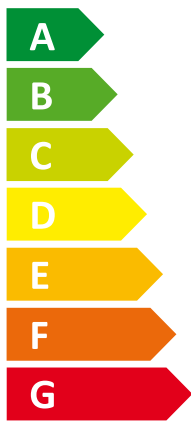

## Platinum BC iPlus V200 6

**A<sup>++</sup>**

**A**

Two icons showing sound power levels. The top icon shows a speaker inside a house with the value 49 dB. The bottom icon shows a speaker outside a house with the value 61 dB.

A legend for the map shading, showing three squares of increasing blue intensity corresponding to power consumption values: 5 kW (darkest blue), 4 kW (medium blue), and 4 kW (lightest blue).