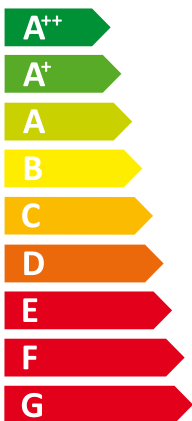

## Platinum BC iPlus V200 6

**A<sup>++</sup>**

**A**

Two icons showing sound power levels. The top icon shows a speaker inside a house with the value 49 dB. The bottom icon shows a speaker outside a house with the value 61 dB.

A legend for the map shading, showing three squares of increasing blue intensity corresponding to power consumption values: 5 kW (darkest blue), 4 kW (medium blue), and 4 kW (lightest blue).