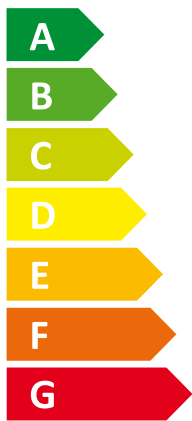

ENERG

енергия · ενεργεια

BAXI

Platinum BC iPlus V200 16 monofásica

A⁺⁺

A

Two sound power level icons. The top one shows a speaker icon with sound waves and the text "49 dB". The bottom one shows a house icon with sound waves and the text "67 dB".

A legend for power consumption, showing three colored squares (dark blue, medium blue, light blue) next to the text "6 kW".