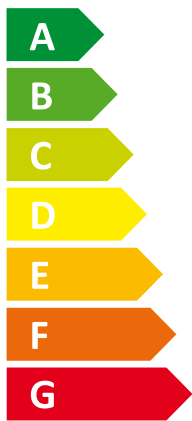

ENERG

енергия · ενεργεια

BAXI

Platinum BC iPlus V200 16
trifásica

A⁺⁺

A

Two icons showing sound power levels. The top icon shows a speaker inside a house with the value **48 dB**. The bottom icon shows a speaker outside a house with the value **69 dB**.

A legend for power output in kW, shown as colored squares: dark blue for 4 kW, medium blue for 6 kW, and light blue for 8 kW.